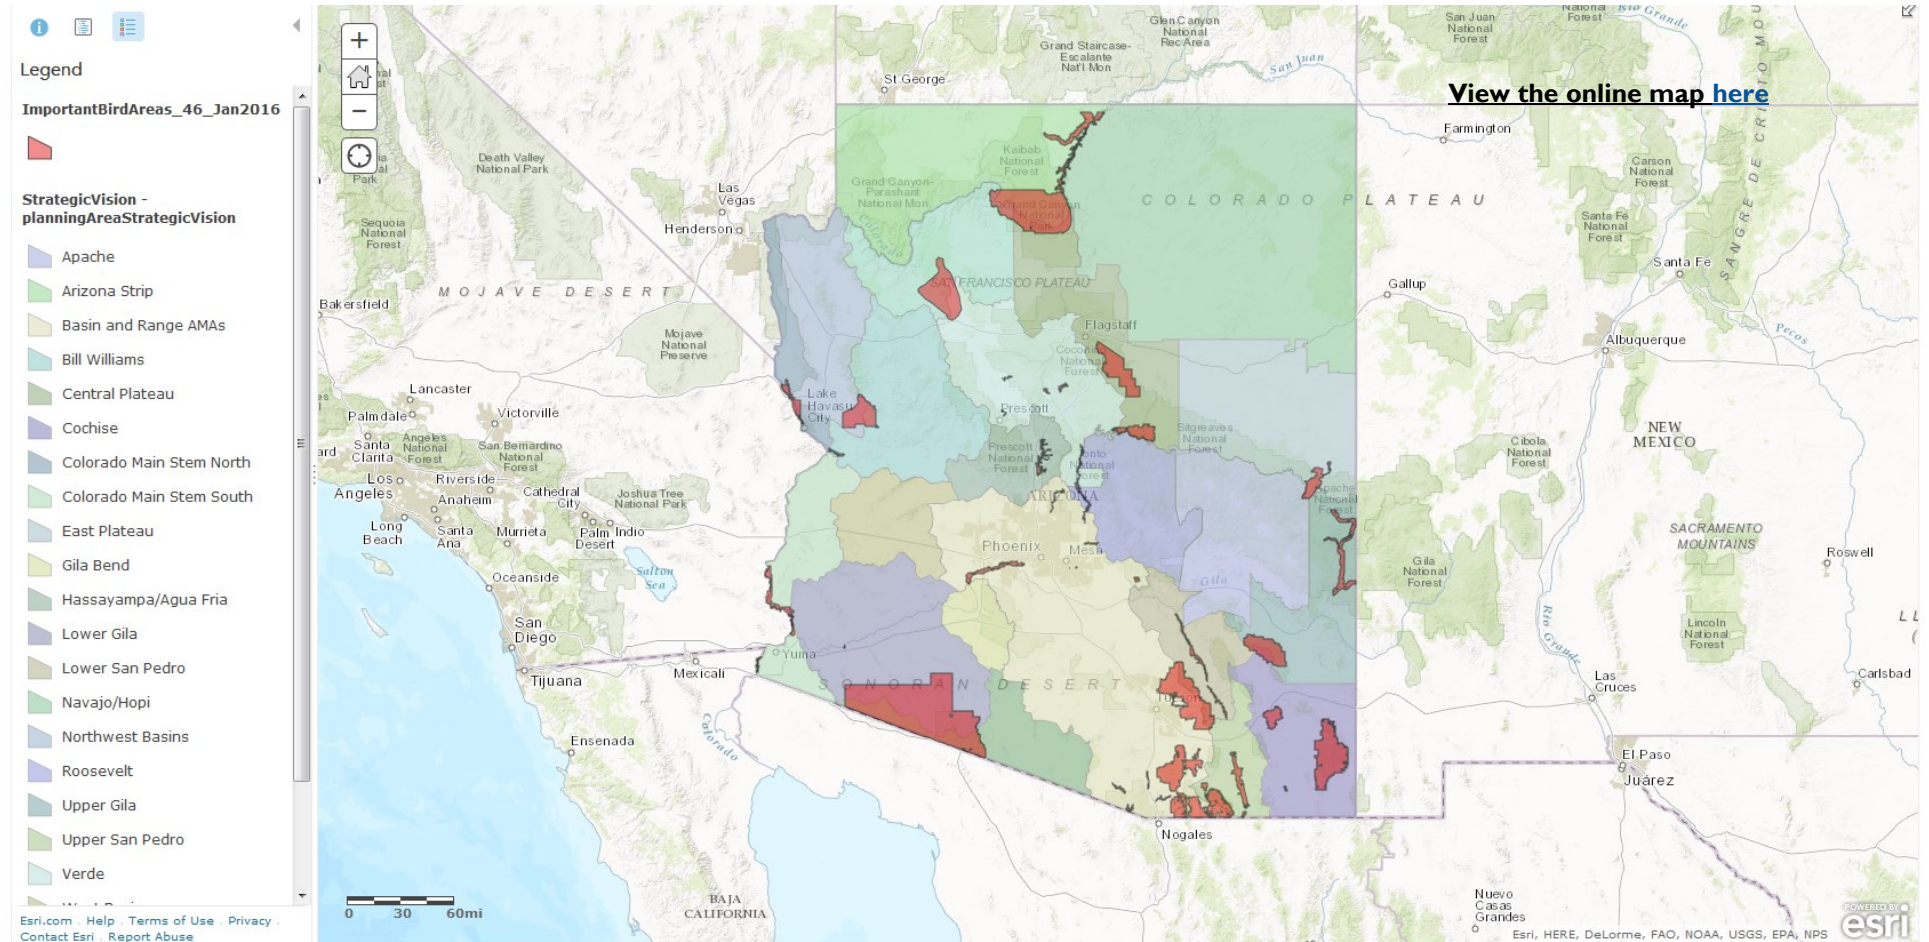

WRAN Strategic Planning Map

This map overlays the Arizona Department of Water Resources' Strategic Planning Areas with Audubon Arizona's 46 Important Bird Areas. This allows us to see where ongoing water planning efforts and critical habitats for birds and other wildlife intersect. To have areas valuable to you or your organization added to the map, please contact Steven Prager at sprager@audubon.org.