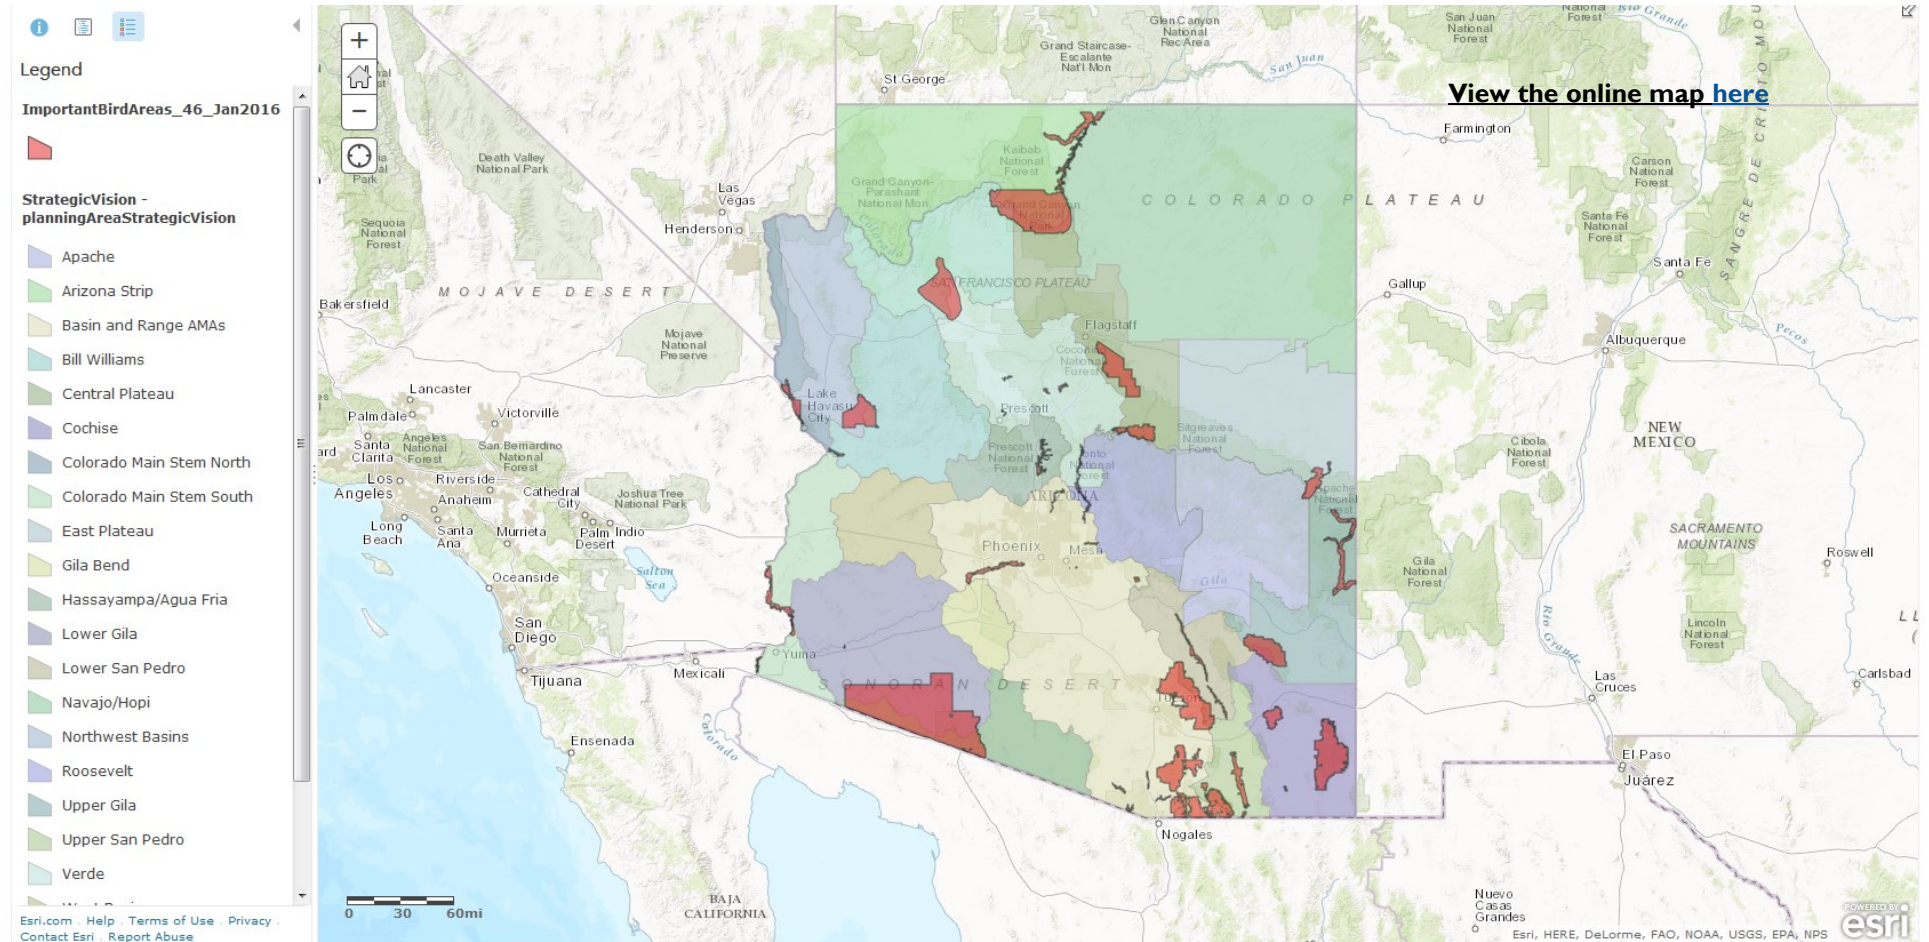

## WRAN Strategic Planning Map

This map overlays the Arizona Department of Water Resources' Strategic Planning Areas with Audubon Arizona's 46 Important Bird Areas. This allows us to see where ongoing water planning efforts and critical habitats for birds and other wildlife intersect. To have areas valuable to you or your organization added to the map, please contact Steven Prager at [sprager@audubon.org](mailto:sprager@audubon.org).